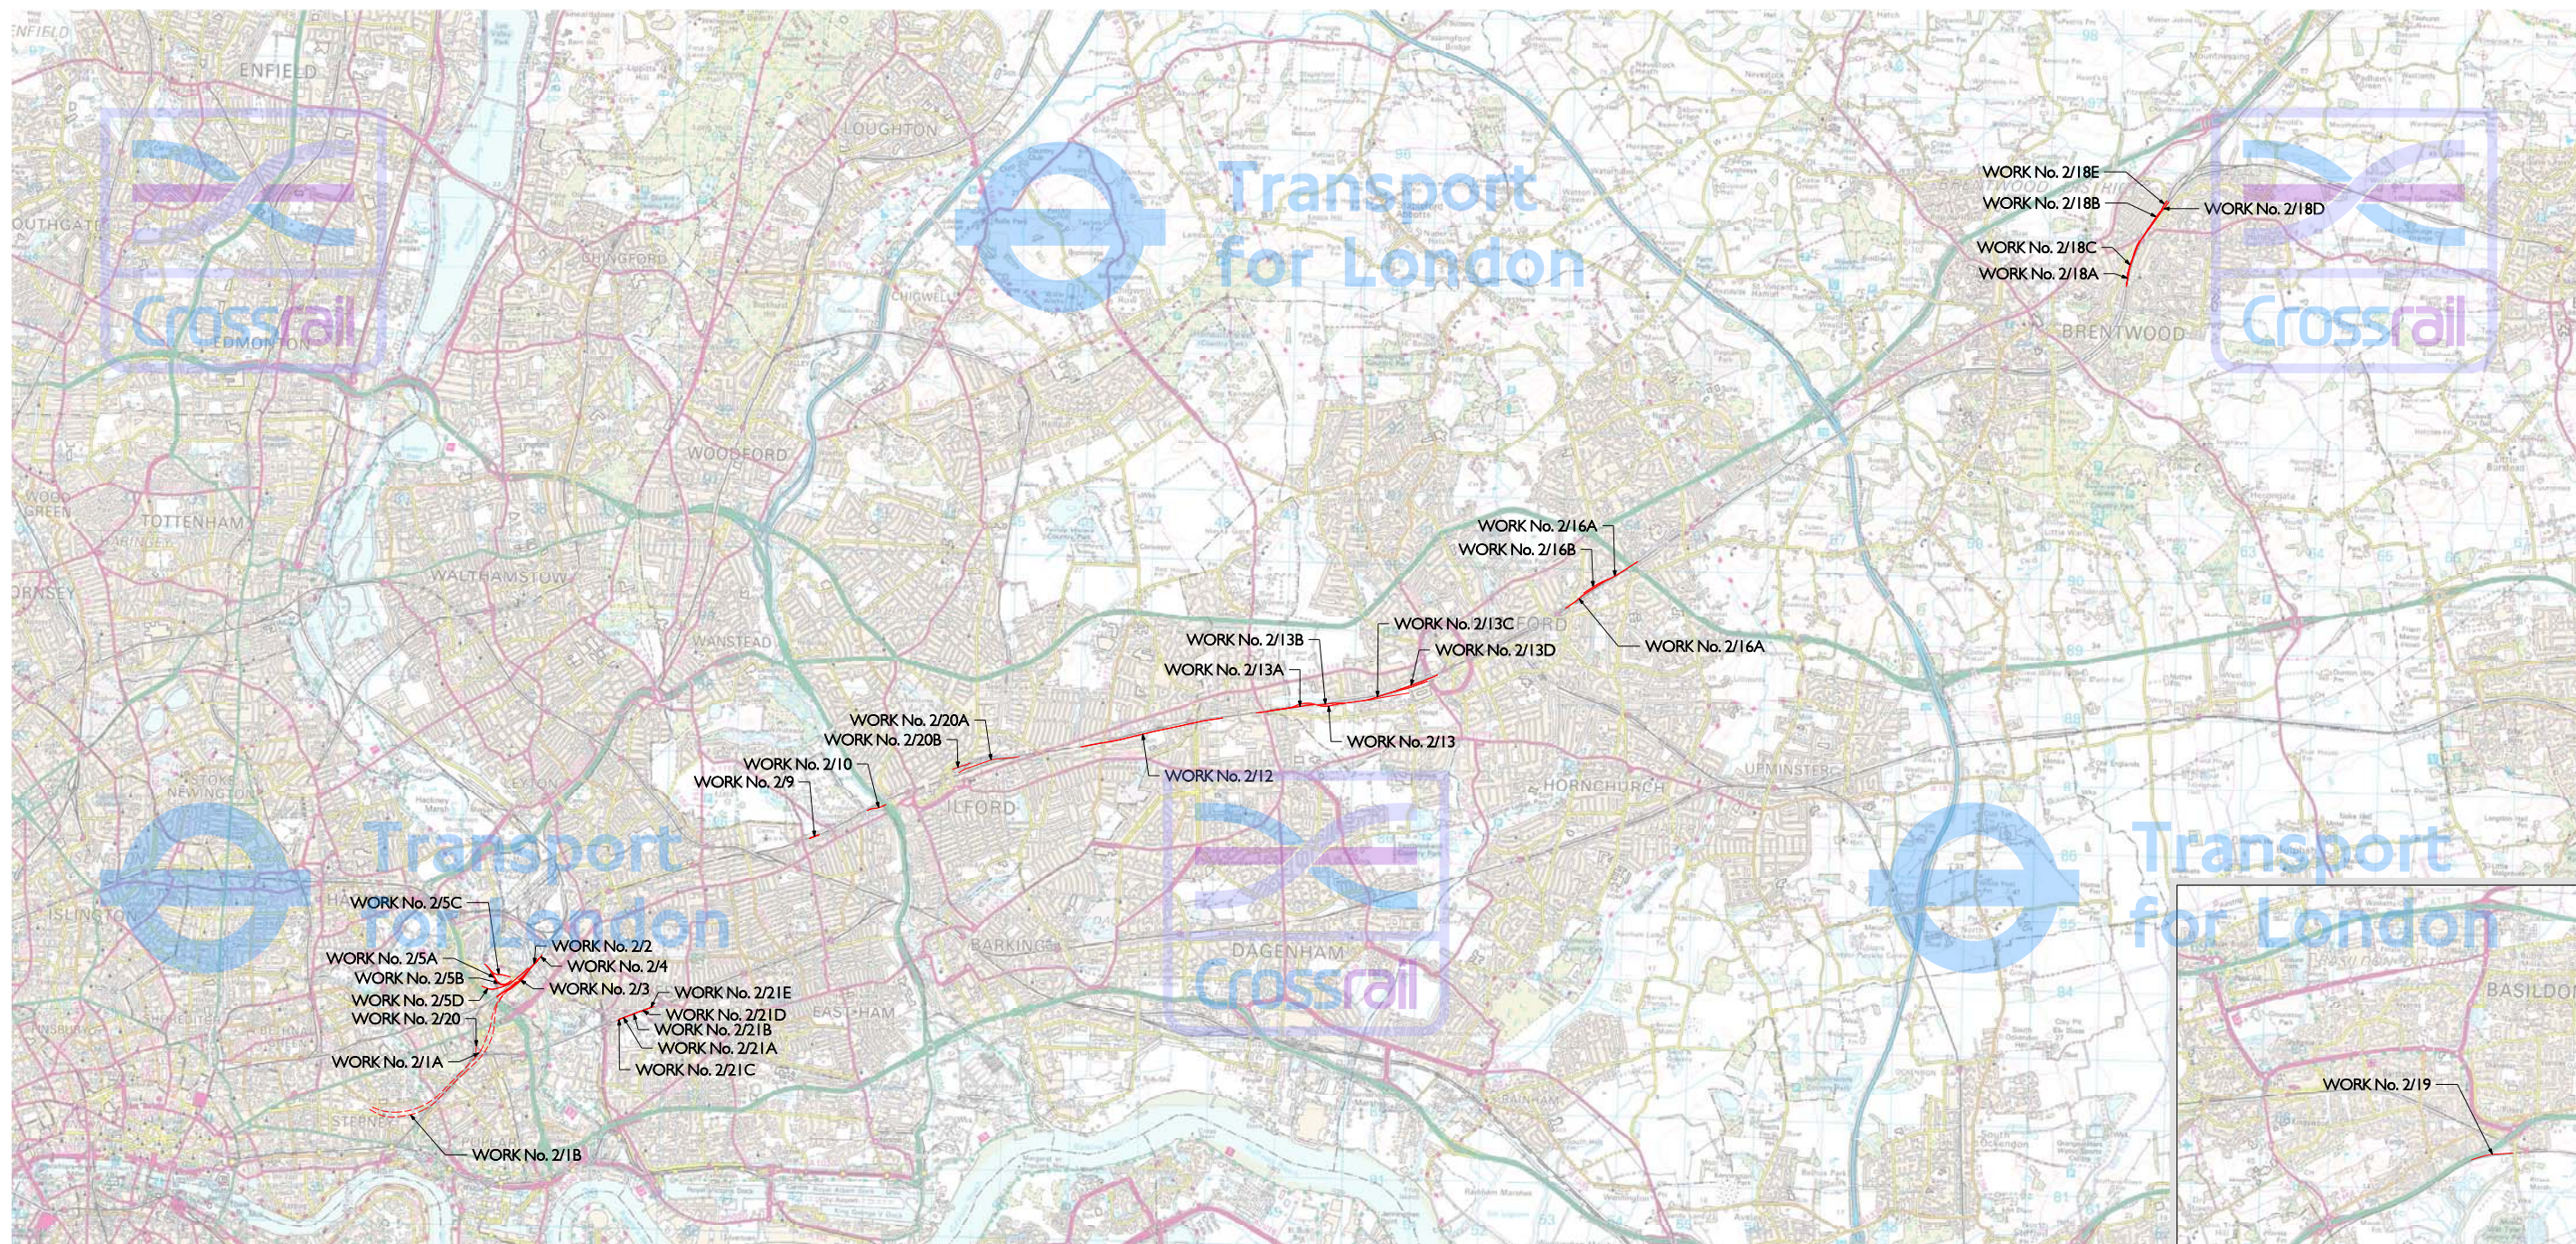

CROSSRAIL
RAILWAY WORKS SHOWN IN RED
1/50,000

THIS MAP IS BASED UPON ORDNANCE SURVEY MATERIAL WITH THE PERMISSION OF ORDNANCE SURVEY ON BEHALF OF THE CONTROLLER OF HER MAJESTY'S STATIONERY OFFICE. © CROWN COPYRIGHT. UNAUTHORISED REPRODUCTION INFRINGES CROWN COPYRIGHT AND MAY LEAD TO PROSECUTION OR CIVIL PROCEEDINGS. (GLA - 100032379) (2007).

Scale is 1:50,000 at A1 size

Drawing No. 110401-G0G00-F00-F-50040 Rev A