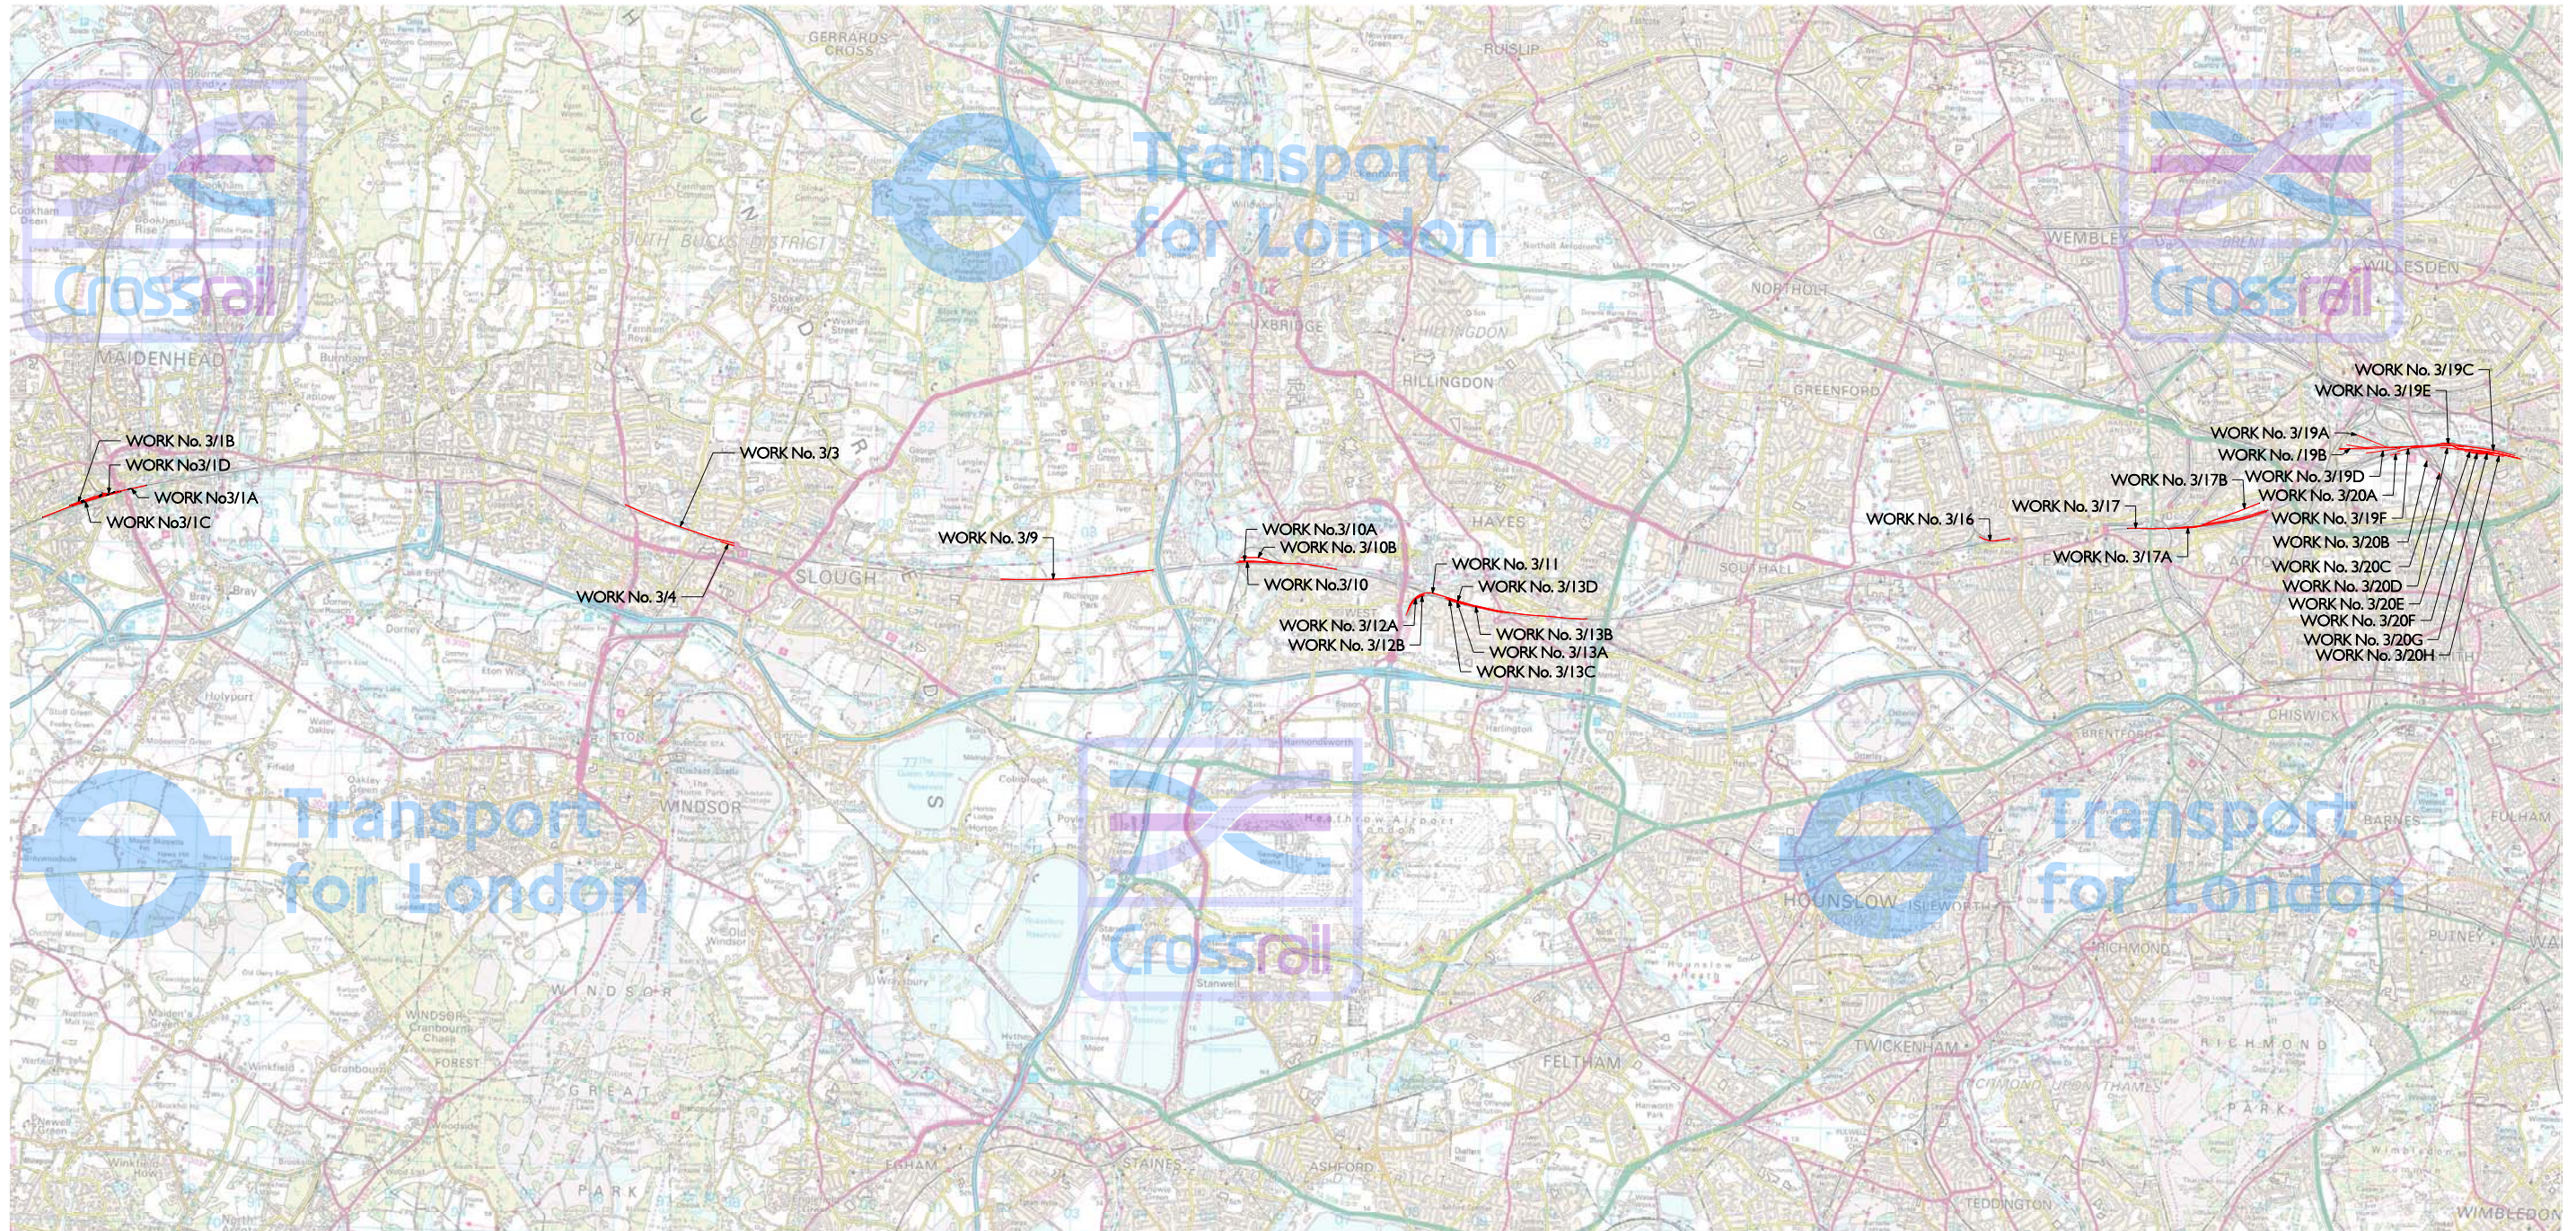

CROSSRAIL  
RAILWAY WORKS SHOWN IN RED  
1/50,000

THIS MAP IS BASED UPON ORDNANCE SURVEY MATERIAL WITH THE PERMISSION OF ORDNANCE SURVEY ON BEHALF OF THE CONTROLLER OF HER MAJESTY'S STATIONERY OFFICE © CROWN COPYRIGHT. UNAUTHORISED REPRODUCTION INFRINGES CROWN COPYRIGHT AND MAY LEAD TO PROSECUTION OR CIVIL PROCEEDINGS. (GLA - 100032379) (2007).

Scale is 1:50,000 at A1 size

Drawing No. 110401-GOG00-F00-F-50041 Rev A