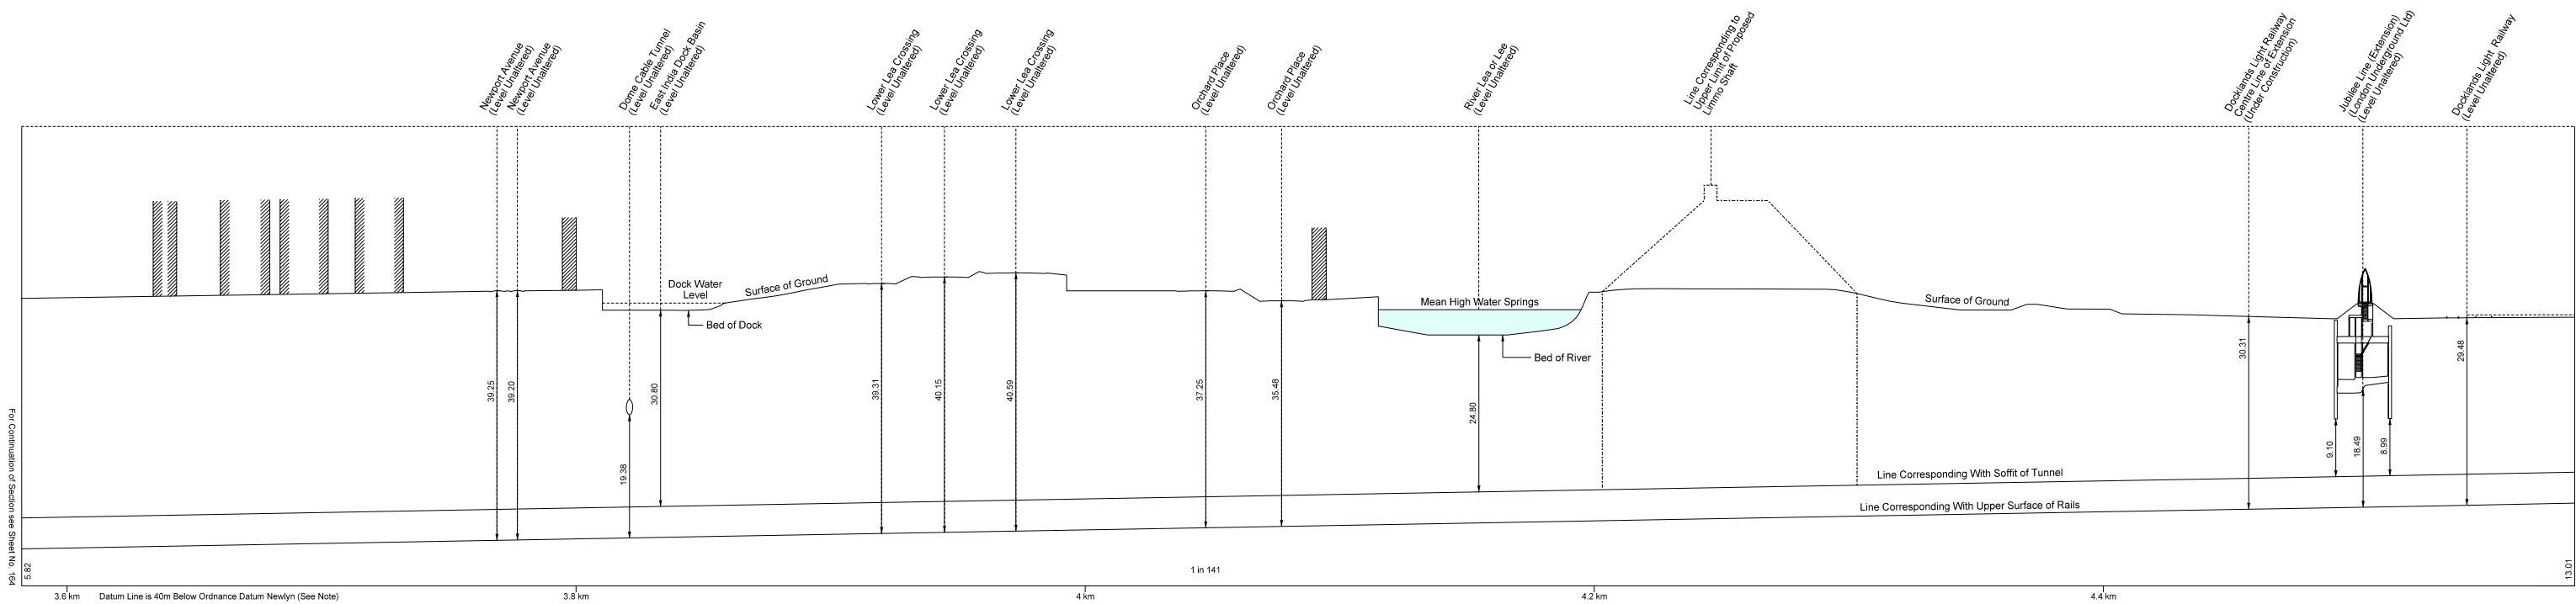

SECTIONS

IN PARLIAMENT - SESSION 2004 - 05

CROSSRAIL

Works Nos. 1/4A & 1/4B (Railways)

WORK No. 1/4A

WORK No. 1/4B

Horizontal Scale 1:1250 at A1 size
 metres 50 0 50 100 150

Vertical Scale 1:500 at A1 size
 metres 10 0 10 20 30 40 50