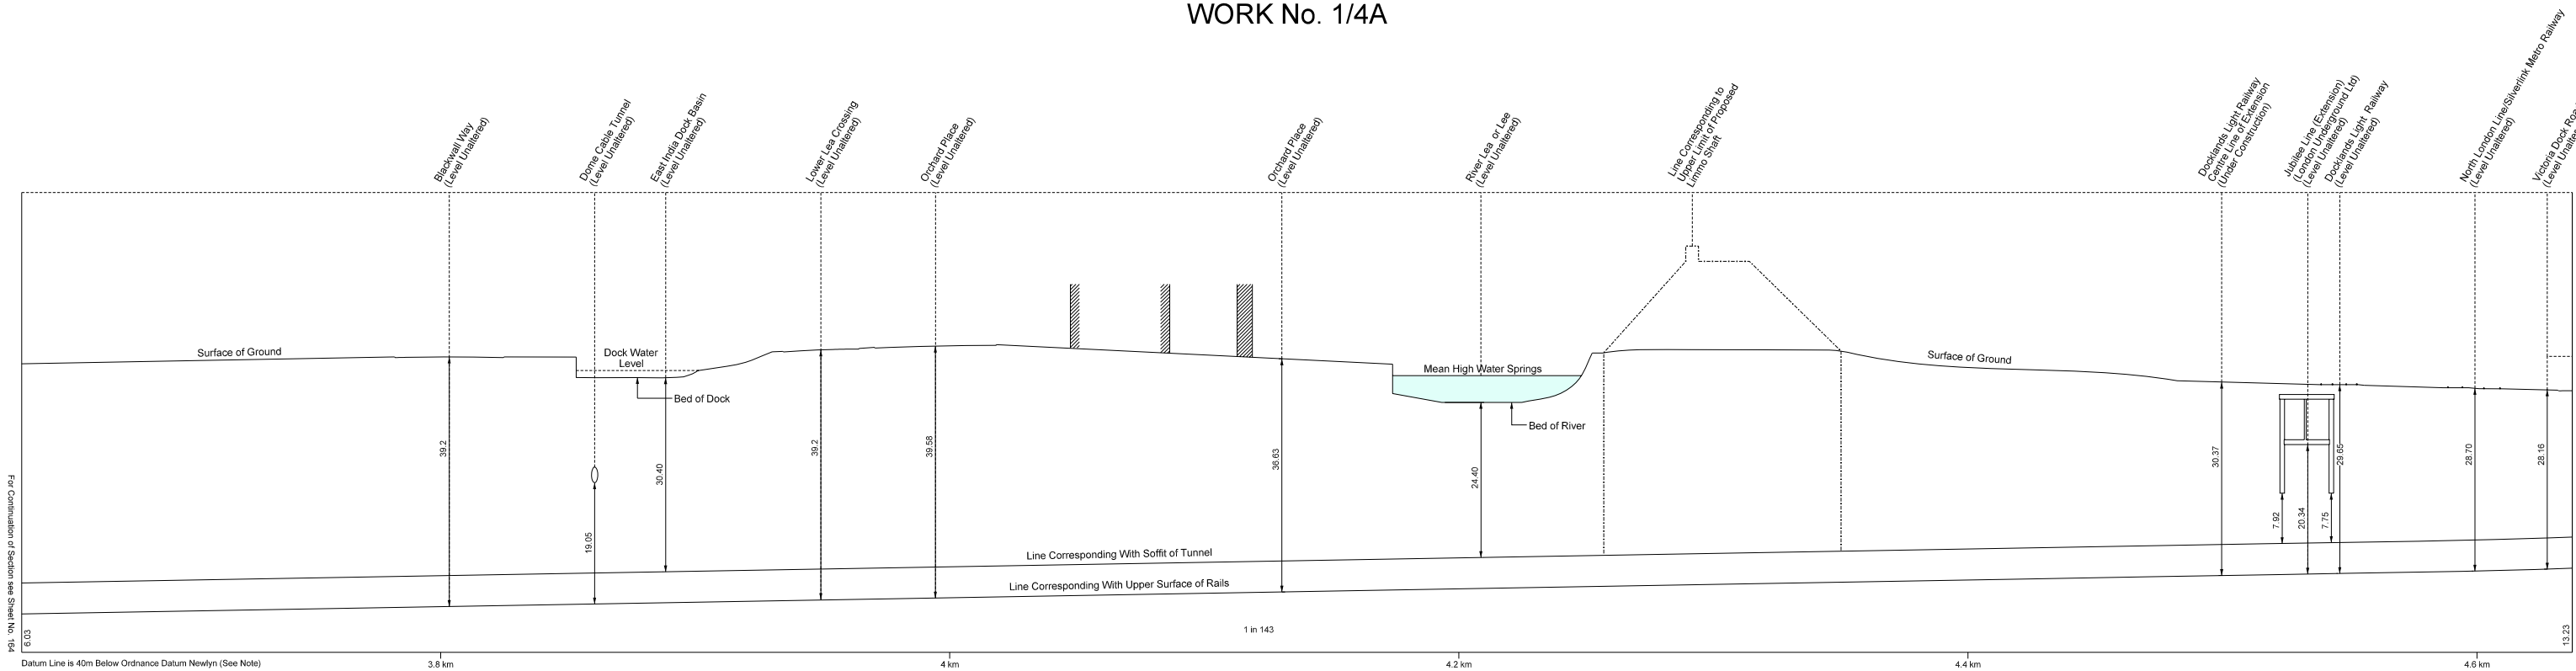

SECTIONS

IN PARLIAMENT - SESSION 2004 - 05

CROSSRAIL

Works Nos. 1/4A & 1/4B (Railways)

WORK No. 1/4A

WORK No. 1/4B

Horizontal Scale 1:1250 at A1 size
 metres 50 0 50 100 150

Vertical Scale 1:500 at A1 size
 metres 10 0 10 20 30 40 50