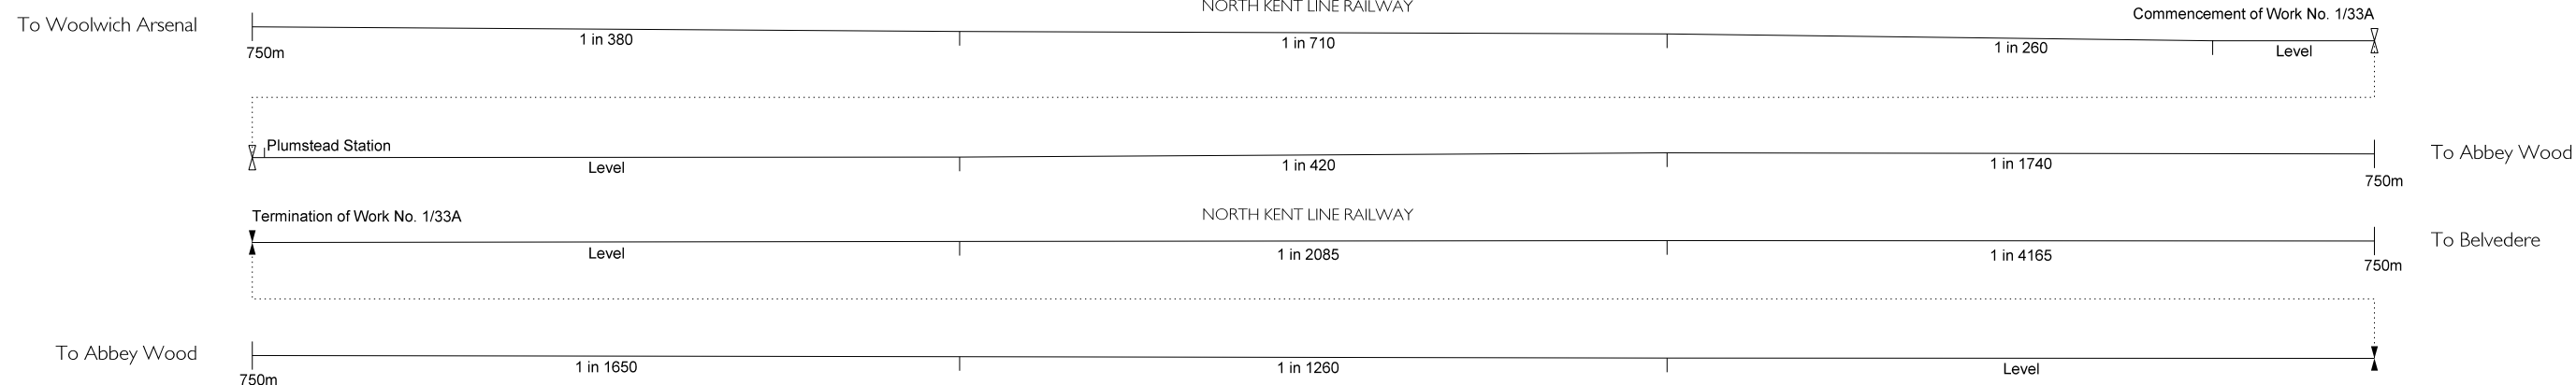

WORK No. 1/33A

NORTH KENT LINE RAILWAY

WORK No. 1/33B

NORTH KENT LINE RAILWAY