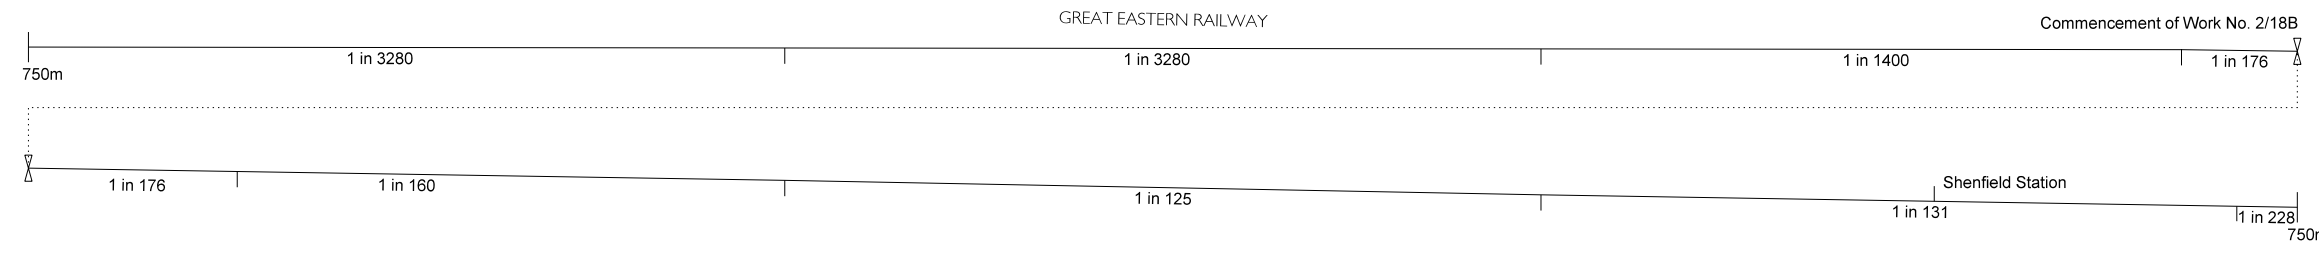

WORK No. 2/18B

GREAT EASTERN RAILWAY

To Brentwood & Warley

To Shenfield

WORK No. 2/18D

GREAT EASTERN RAILWAY

To Brentwood & Warley

To Chelmsford

Termination of Work No. 2/18D

GREAT EASTERN RAILWAY

To Shenfield

To Chelmsford

WORK No. 2/18E

GREAT EASTERN RAILWAY

Termination of Work No. 2/18E

To Shenfield

To Billericay

WORK No. 2/19

LONDON, TILBURY AND SOUTHEND RAILWAY

To Tilbury

To Southend Central