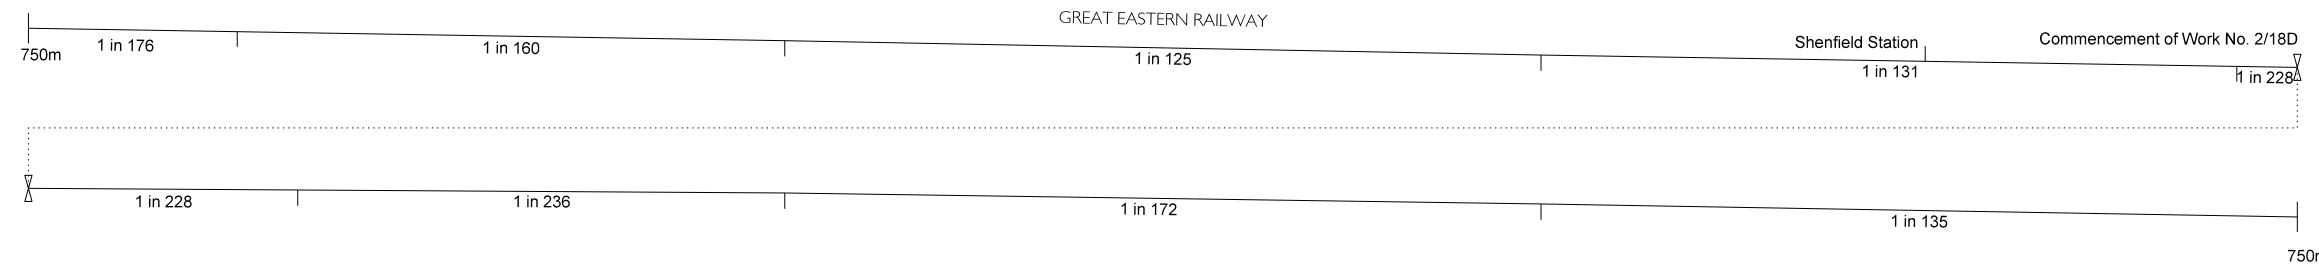

WORK No. 2/18B

GREAT EASTERN RAILWAY

To Brentwood & Warley

To Shenfield

WORK No. 2/18D

GREAT EASTERN RAILWAY

To Brentwood & Warley

To Chelmsford

Termination of Work No. 2/18D

GREAT EASTERN RAILWAY

To Shenfield

To Chelmsford

WORK No. 2/18E

GREAT EASTERN RAILWAY

Termination of Work No. 2/18E

To Shenfield

To Billericay

WORK No. 2/19

LONDON, TILBURY AND SOUTHEND RAILWAY

To Tilbury

To Southend Central