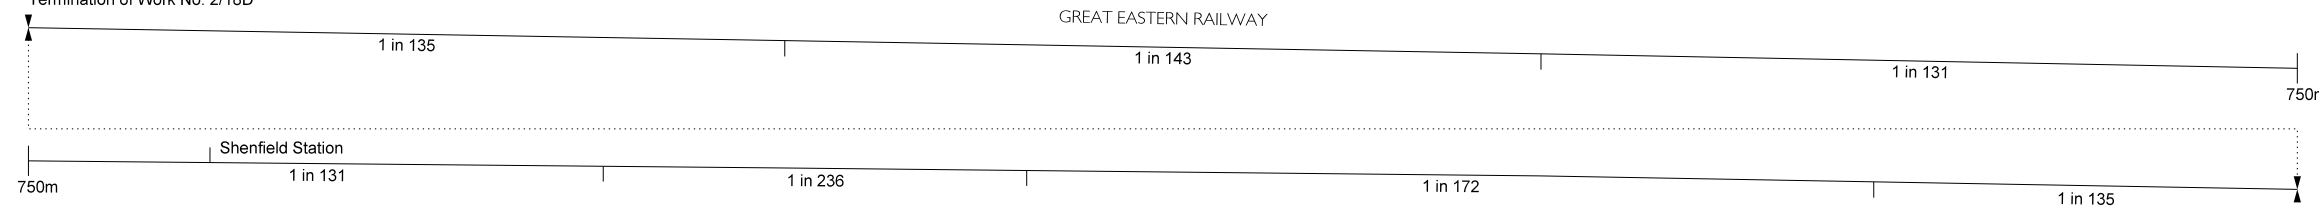

WORK No. 2/18B

GREAT EASTERN RAILWAY

To Brentwood & Warley

To Shenfield

WORK No. 2/18D

GREAT EASTERN RAILWAY

To Brentwood & Warley

To Chelmsford

Termination of Work No. 2/18D

GREAT EASTERN RAILWAY

To Shenfield

To Chelmsford

WORK No. 2/18E

GREAT EASTERN RAILWAY

Termination of Work No. 2/18E

To Shenfield