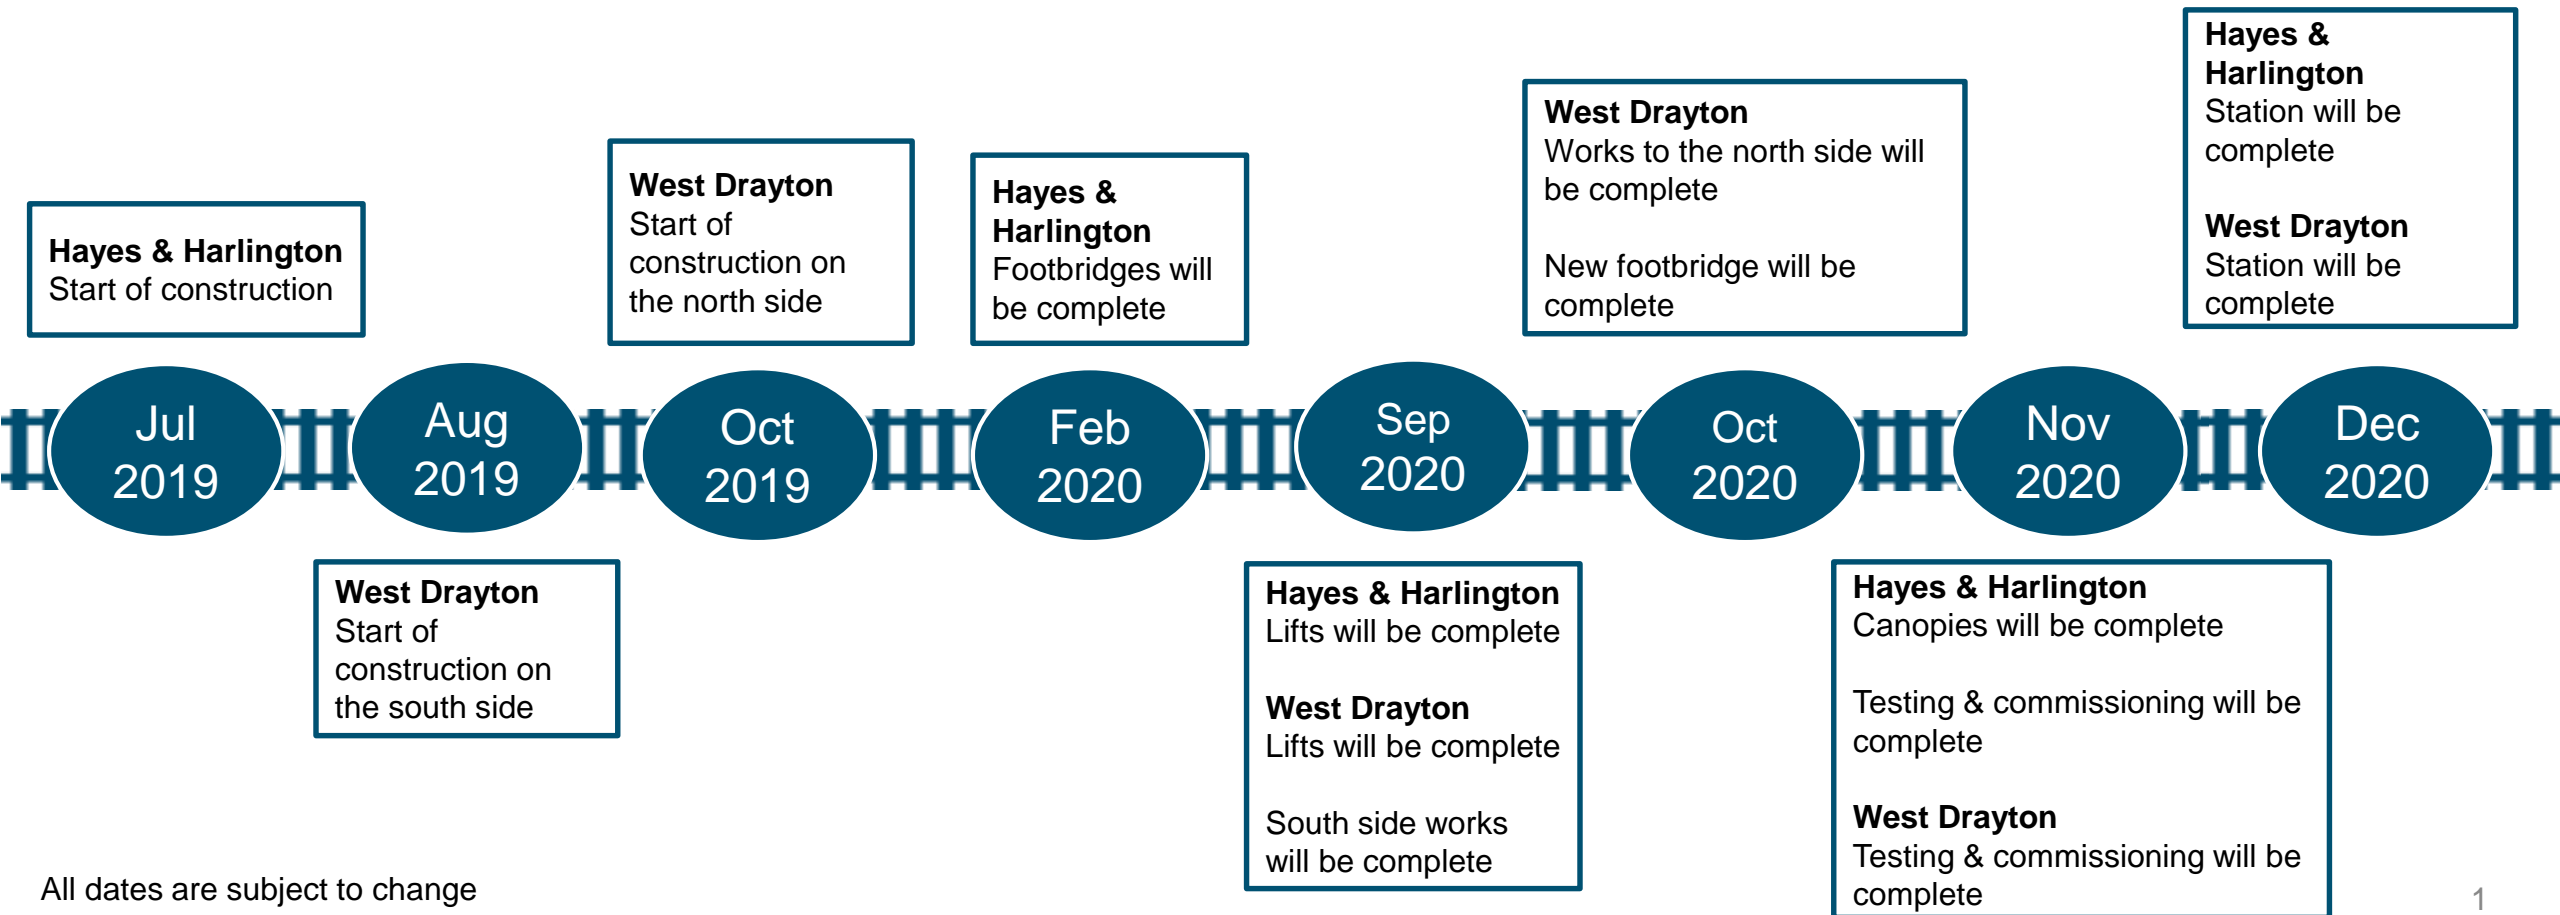

Crossrail West Enhanced Stations in the Borough of Hillingdon - Major Milestones

All dates are subject to change